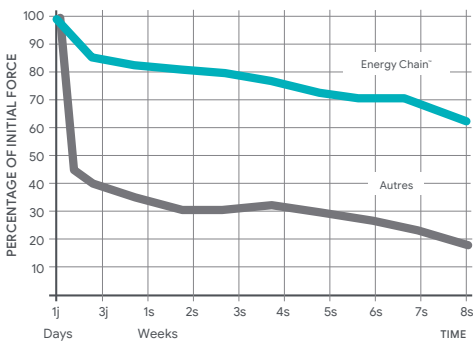

PRODUCT SHEET

ENERGY CHAIN™

J. MORITA ORTHO

Outperforms all other elastic chains

NEW SIZE 2020

- Patented formula provides light continuous force for weeks
- Independently tested and clinically proven performance can reduce appointment intervals and save valuable chair time
- Less stress decay and less elongation over time compared to other elastic chains available
- Stain resistant and latex-free
- All Energy Chain™ colors perform similarly to Gray and Clear

			NEW SIZE 2020			
		Closed	Adjoined	Reduced	Medium	Large
Rings size		Small	Small	Small	Small	Large
Space between rings		Closed	Accolé	1 mm	1,2 mm	1,2 mm
Space between centers		2,8 mm	3 mm	3,8 mm	4 mm	5,1 mm
Spool length		4 m	4 m	4,70 m	4,70 m	4,70 m
Color						
Clear		ECM0693	ECM0600	ECM0650	ECM0691	ECM0692
Gray		ECM0698	ECM0610	ECM0660	ECM0696	ECM0697
Red		ECM0661	ECM0601	ECM0651	ECM0671	ECM0681
Blue		ECM0662	ECM0602	ECM0652	ECM0672	ECM0682
Green		ECM0663	ECM0603	ECM0653	ECM0673	ECM0683
Purple		ECM0664	ECM0604	ECM0654	ECM0674	ECM0684
Orange		ECM0665	ECM0605	ECM0655	ECM0675	ECM0685
Porsche Red		ECM0666	ECM0606	ECM0656	ECM0676	ECM0686
Black		ECM0667	ECM0607	ECM0657	ECM0677	ECM0687
Light Pink		ECM0668	ECM0608	ECM0658	ECM0678	ECM0688
Yellow		ECM0669	ECM0609	ECM0659	ECM0679	ECM0689
Ivory		ECM0620	ECM0611	ECM0621	ECM0622	ECM0623
Teal		ECM0624	ECM0612	ECM0625	ECM0626	ECM0627
Pearl Blue		ECM0628	ECM0613	ECM0629	ECM0630	ECM0631
Pink		ECM0632	ECM0614	ECM0633	ECM0634	ECM0635