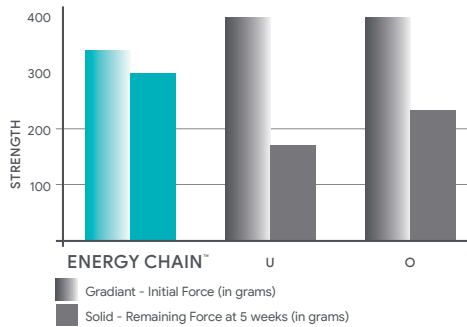

PRODUCT SHEET

ENERGY CHAIN™

J. MORITA ORTHO

Outperforms all other elastic chains

NEW SIZE 2020

- Patented formula provides light continuous force for weeks
- Independently tested and clinically proven performance can reduce appointment intervals and save valuable chair time
- Less stress decay and less elongation over time compared to other elastic chains available
- Stain resistant and latex-free
- All Energy Chain™ colors perform similarly to Gray and Clear

			NEW SIZE 2020			
		Closed	Adjoined	Reduced	Medium	Large
Rings size		Small	Small	Small	Small	Large
Space between rings		Closed	Accolé	1 mm	1,2 mm	1,2 mm
Space between centers		2,8 mm	3 mm	3,8 mm	4 mm	5,1 mm
Spool length		4 m	4 m	4,70 m	4,70 m	4,70 m
Color						
Clear		ECM0693	ECM0600	ECM0650	ECM0691	ECM0692
Gray		ECM0698	ECM0610	ECM0660	ECM0696	ECM0697
Red		ECM0661	ECM0601	ECM0651	ECM0671	ECM0681
Blue		ECM0662	ECM0602	ECM0652	ECM0672	ECM0682
Green		ECM0663	ECM0603	ECM0653	ECM0673	ECM0683
Purple		ECM0664	ECM0604	ECM0654	ECM0674	ECM0684
Orange		ECM0665	ECM0605	ECM0655	ECM0675	ECM0685
Porsche Red		ECM0666	ECM0606	ECM0656	ECM0676	ECM0686
Black		ECM0667	ECM0607	ECM0657	ECM0677	ECM0687
Light Pink		ECM0668	ECM0608	ECM0658	ECM0678	ECM0688
Yellow		ECM0669	ECM0609	ECM0659	ECM0679	ECM0689
Ivory		ECM0620	ECM0611	ECM0621	ECM0622	ECM0623
Teal		ECM0624	ECM0612	ECM0625	ECM0626	ECM0627
Pearl Blue		ECM0628	ECM0613	ECM0629	ECM0630	ECM0631
Pink		ECM0632	ECM0614	ECM0633	ECM0634	ECM0635